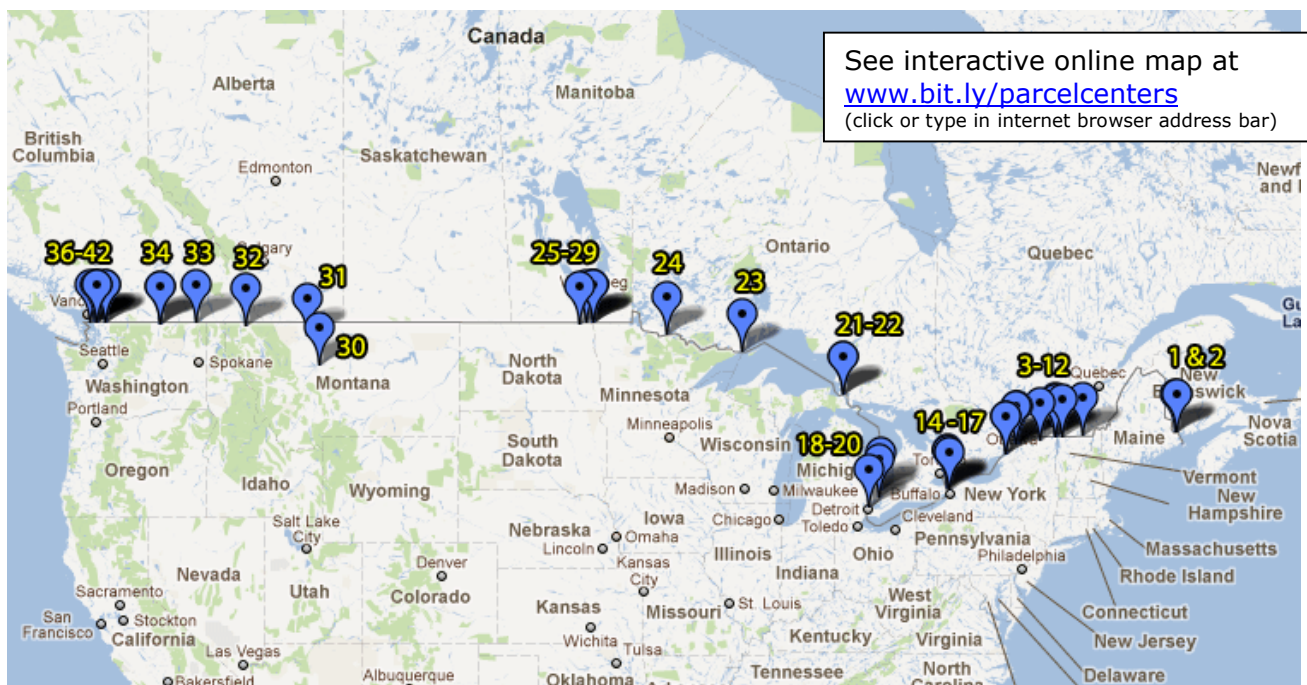

Parcel Receiving Service Centers for Canadian Customers

Save \$\$ on international shipping rates & broker fees by simply driving across border to pickup your order at a nearby Parcel Service Center in US along Canada border. All of these locations handle parcel packages (such as sauna accessories and smaller sauna parts) for a reasonable small handling fee. Many also handle palletized orders (sauna kits, sauna stoves, sauna doors, etc.) for slightly higher handling fee. Some require an account before using, so please call the location to learn details before having order shipped there if you have not used that location's services previously. Many locations as noted require a Kinek Account Number, of which is FREE to sign up for at www.kinek.com.

At time of ordering, let us know your preferred Parcel Service Center you would like us to ship to. Call toll-free to order 1-877-872-2806.

For our online shopping cart, set the 'Ship To' address to parcel center of your choice. Typically addressed to YOUR NAME at the street address of parcel center. We'll email you the tracking number for you to monitor and to see when your order arrives at the Parcel Center, ready for you to pickup.

PARCEL SERVICE LOCATIONS along Canada/U.S. border (east to west) see details by region below

U.S. Border Locations by number on map

See interactive online Google Map at www.bit.ly/parcelcenters

Nova Scotia / New Brunswick